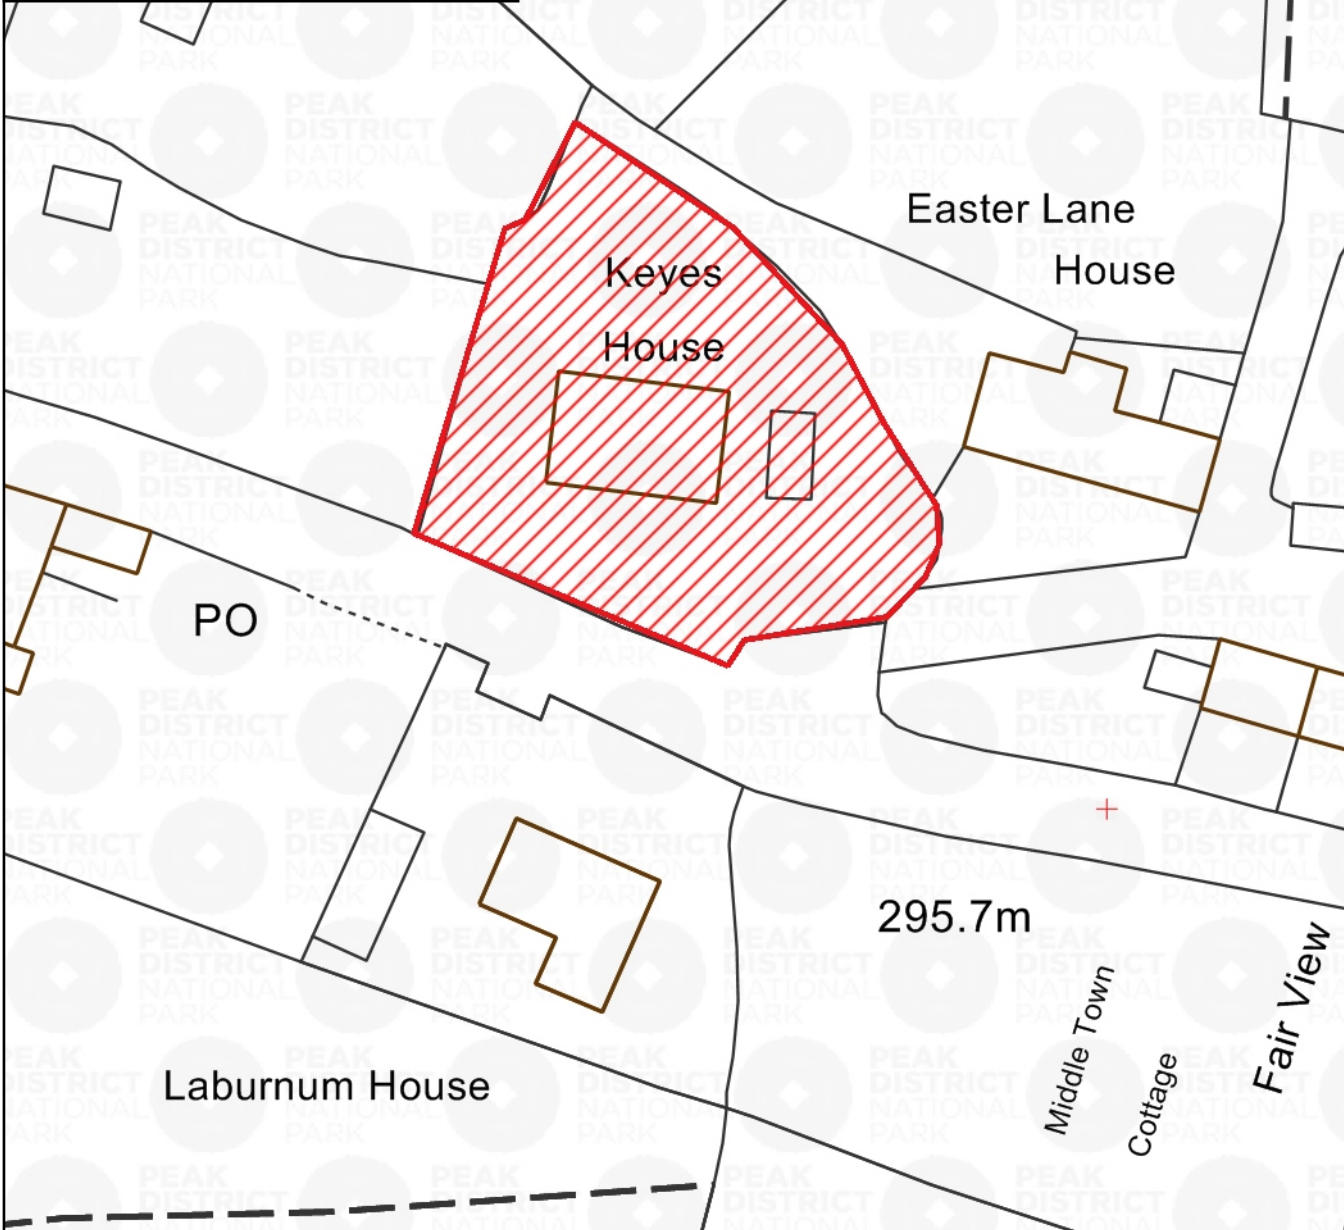

Townend Farm

© Crown copyright and database rights 2018 Ordnance Survey 100005734
 You are not permitted to copy, sub license, distribute or sell any of this data to third parties in any form.

Committee Date:	11th May 2018	Title: Keyes House, Butterton	 PEAK DISTRICT NATIONAL PARK
Item Number:	Item 6		
Application No:	NP/SM/0218/0137		
Grid Reference:	407306, 356658		